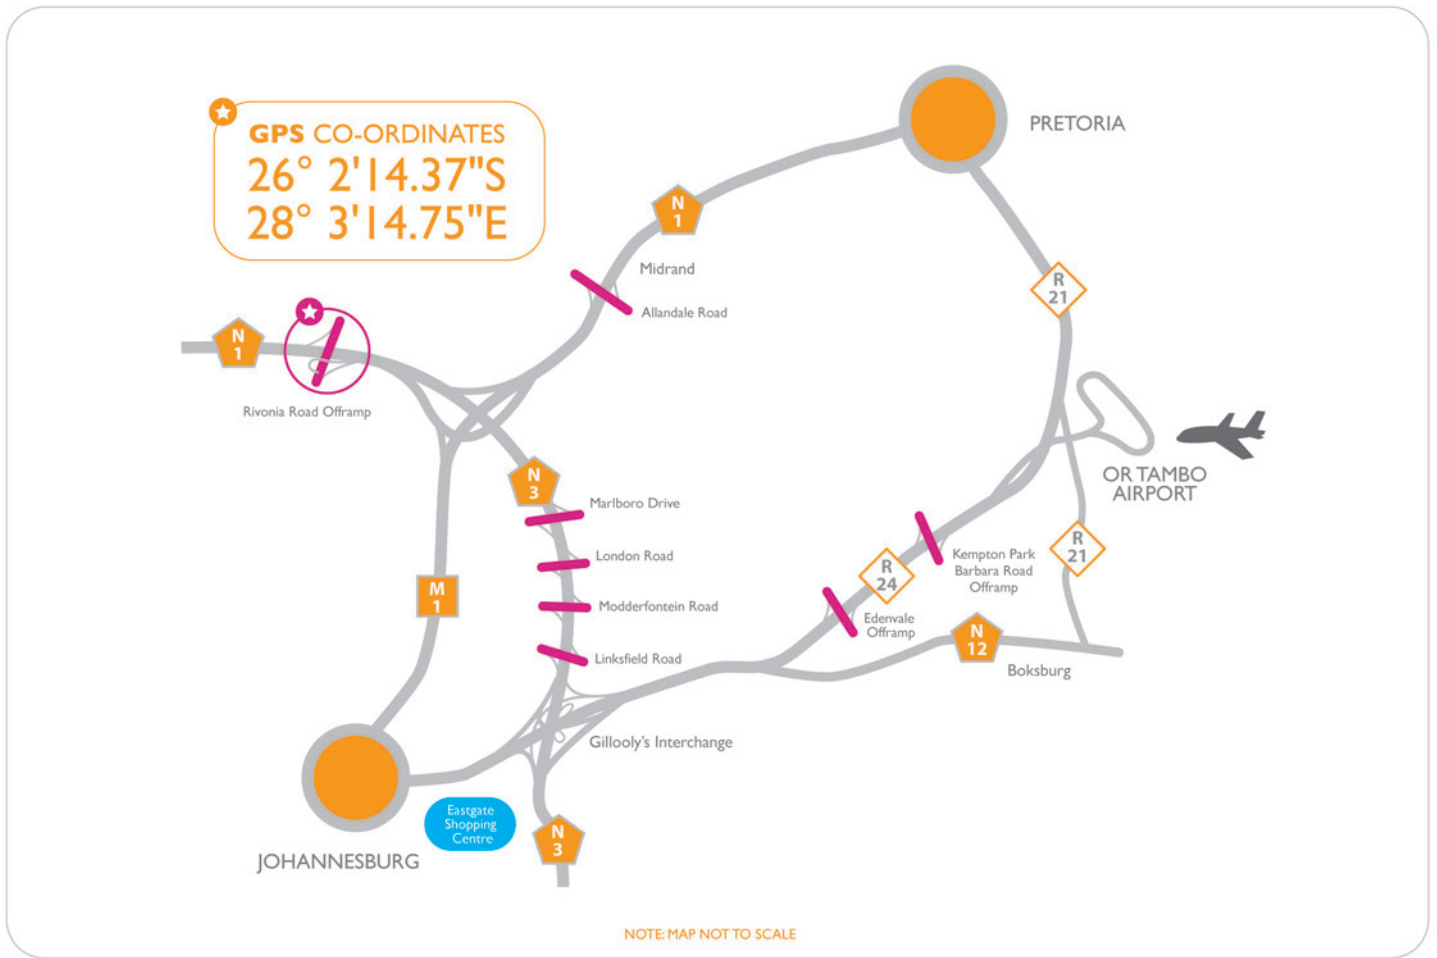

DIRECTIONS TO THE ITEC HEAD OFFICES

From Pretoria and OR Tambo International Airport.