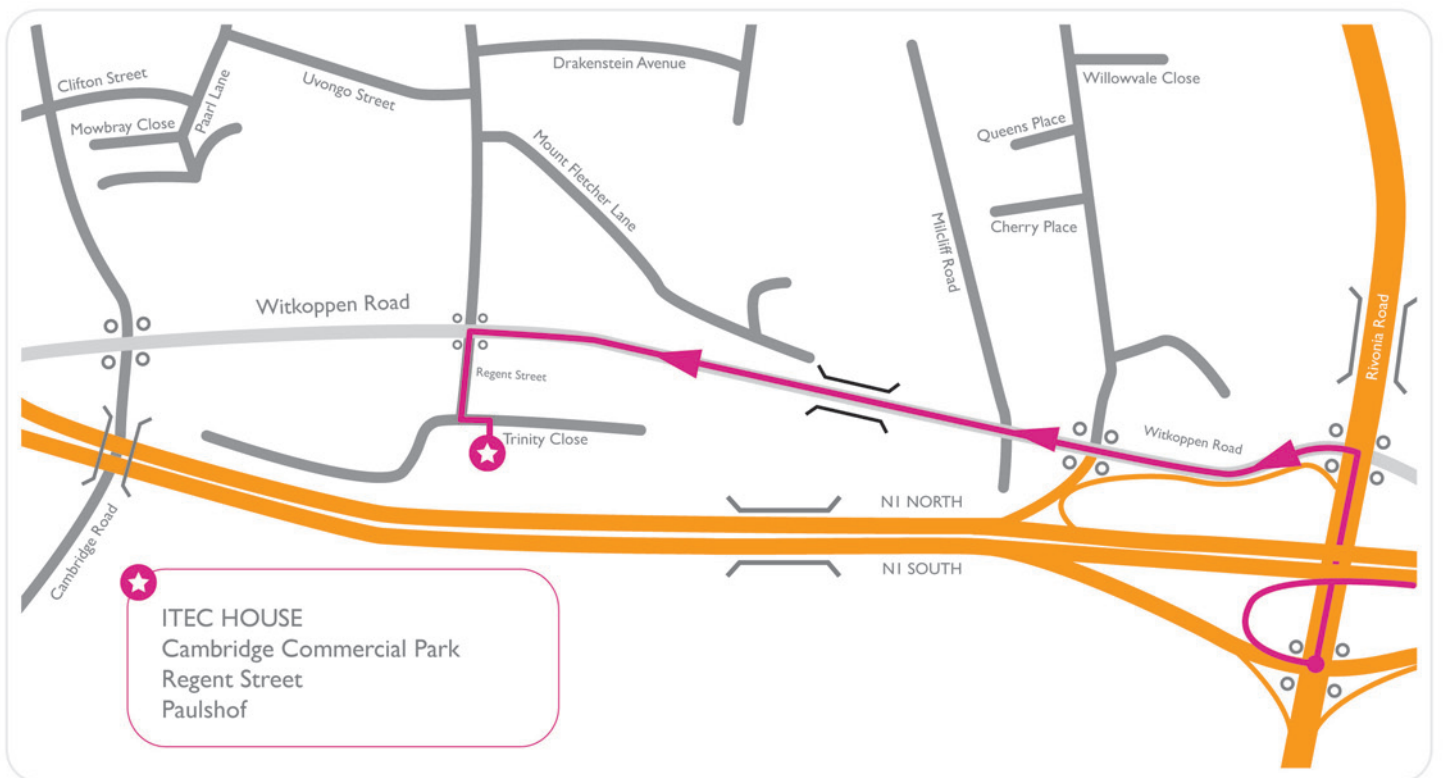

DIRECTIONS TO THE ITEC HEAD OFFICES

From Pretoria and OR Tambo International Airport.